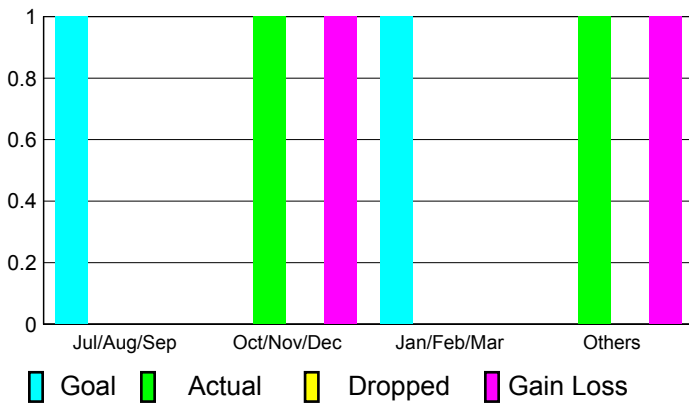

2010-2011 GMT Reports for District (or Undistricted) **District 403 B REP OF**

GMT: **Norbert Bationo**

Location: **REP OF CAMEROON**

GMT CA: **6**

CLUBS

**Club Results
2010-2011**

**Clubs
2009-2010**

Month	New Club Goal	Actual New Clubs	Actual Dropped Clubs	Gain/Loss of Clubs	Gain/Loss of Clubs
Jul/Aug/Sep	1	0	0	0	0
Oct/Nov/Dec	0	1	0	1	0
Jan/Feb/Mar	1	0	0	0	1
Apr/May/June	0	1	0	1	2
Totals	2	2	0	2	3

Club Results 2010-2011

Goal, New, Dropped, Gain/Loss

Comparison of Club Gain/Loss

Current Year Compared to the Previous Year