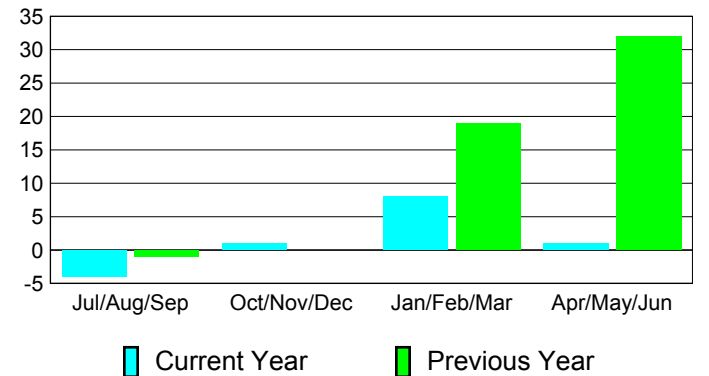

Gender Comparison 2010-2011

Jul/Aug/Sep

Oct/Nov/Dec

Jan/Feb/Mar

Apr/May/Jun

Male

Female