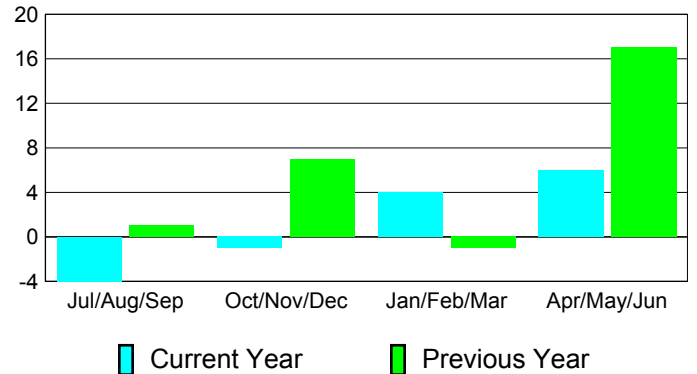

Gender Comparison 2010-2011

Jul/Aug/Sep

Oct/Nov/Dec

Jan/Feb/Mar

Apr/May/Jun

Male

Female