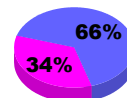

Gender Comparison 2010-2011

Jul/Aug/Sep