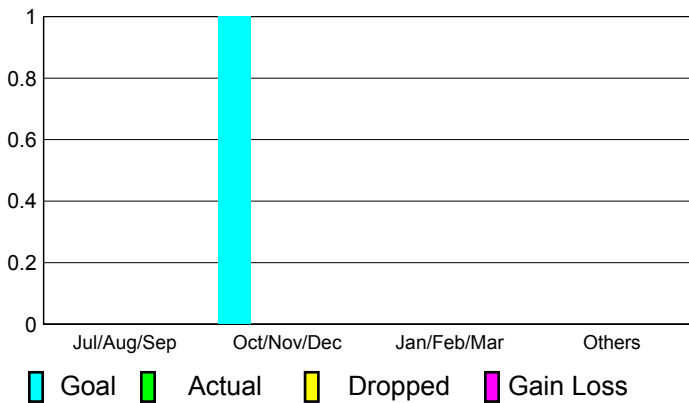

Club Results 2010-2011

Goal, New, Dropped, Gain/Loss

MEMBERSHIP

**Membership Results
2010-2011**

**Membership
2009-2010**

Month	Net Memb Goal	Actual New Memb	Actual Dropped Memb	Gain/Loss of Memb	Gain/Loss of Memb
Jul/Aug/Sep	3	0	0	0	0
Oct/Nov/Dec	22	0	0	0	0
Jan/Feb/Mar	4	3	0	3	0
Apr/May/June	43	3	-6	-3	0
Totals	72	6	-6	0	0