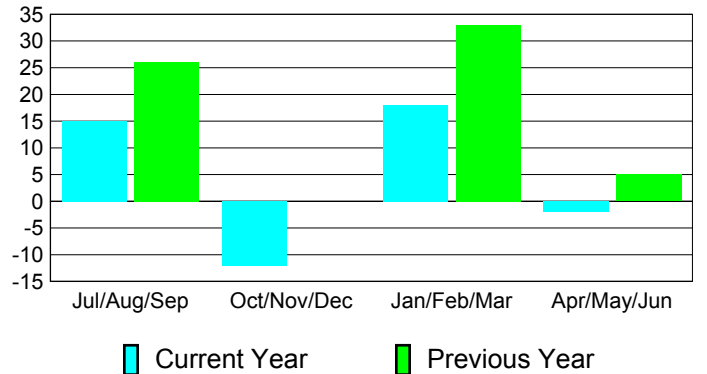

Gender Comparison 2010-2011

Jul/Aug/Sep

Oct/Nov/Dec

Jan/Feb/Mar

Apr/May/Jun

Male

Female