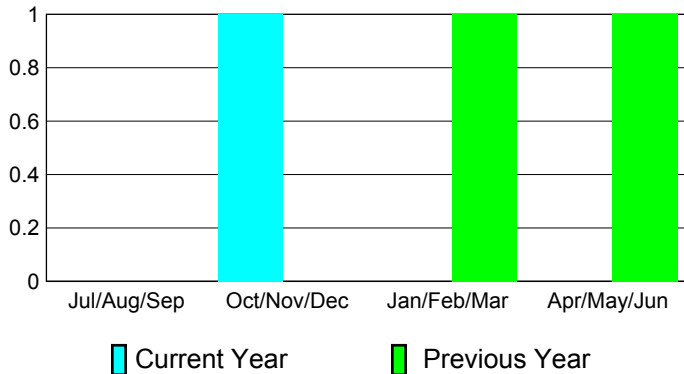

2010-2011 GMT Reports for District (or Undistricted) **District 403 B REPUBLIQUE**

GMT: **Norbert Bationo**

Location: **REPUBLIQUE DE MADAGASCAR GMT CA: 6**

CLUBS

Club Results
2010-2011

Clubs
2009-2010

Month	New Club Goal	Actual New Clubs	Actual Dropped Clubs	Gain/Loss of Clubs	Gain/Loss of Clubs
Jul/Aug/Sep	0	0	0	0	0
Oct/Nov/Dec	0	1	0	1	0
Jan/Feb/Mar	0	0	0	0	1
Apr/May/Jun	0	0	0	0	1
Totals	0	1	0	1	2

Club Results 2010-2011

Goal, New, Dropped, Gain/Loss

Comparison of Club Gain/Loss

Current Year Compared to the Previous Year

YTD Status Quo Clubs 2010-2011

Status Quo Clubs Compared to Status Quo Members

MEMBERSHIP

Membership Results
2010-2011

Membership
2009-2010

Month	Net Memb Goal	Actual New Memb	Actual Dropped Memb	Gain/Loss of Memb	Gain/Loss of Memb
Jul/Aug/Sep	8	23	-8	15	26
Oct/Nov/Dec	7	38	-50	-12	0
Jan/Feb/Mar	9	30	-12	18	33
Apr/May/Jun	8	22	-24	-2	5
Totals	32	113	-94	19	64

Membership Results 2010-2011

Goal, New, Dropped, Gain/Loss

Comparison of Membership Gain/Loss

Current Year Compared to the Previous Year

Gender Comparison 2010-2011

Jul/Aug/Sep

Oct/Nov/Dec

Jan/Feb/Mar

Apr/May/Jun

Male

Female