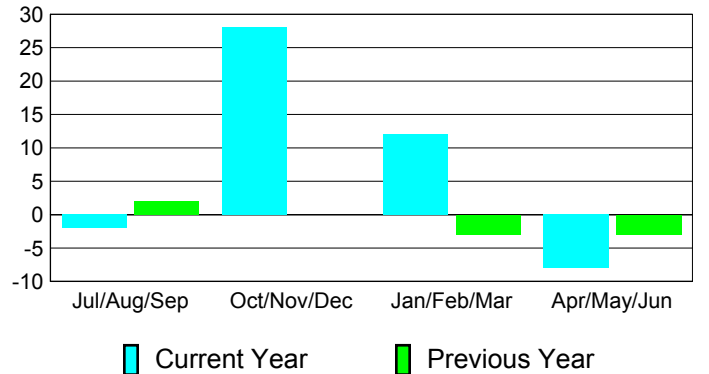

Gender Comparison 2010-2011

Jul/Aug/Sep

Oct/Nov/Dec

Jan/Feb/Mar

Apr/May/June

Male

Female