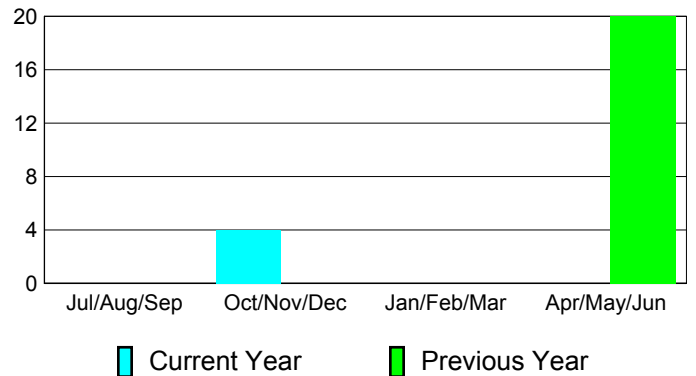

Gender Comparison 2010-2011

Jul/Aug/Sep

Oct/Nov/Dec

Jan/Feb/Mar

Apr/May/Jun

Male

Female