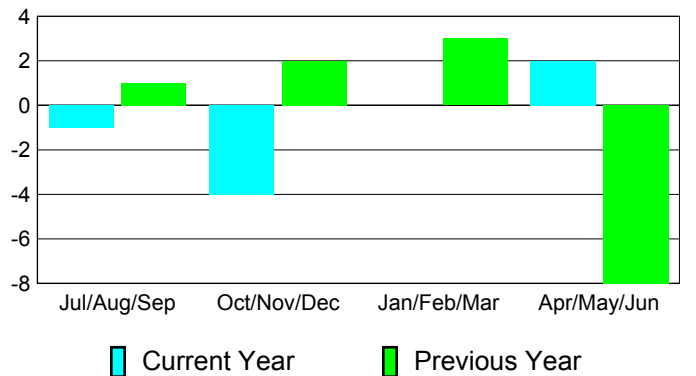

Gender Comparison 2010-2011

Jul/Aug/Sep

Oct/Nov/Dec

Jan/Feb/Mar

Apr/May/Jun

Male

Female