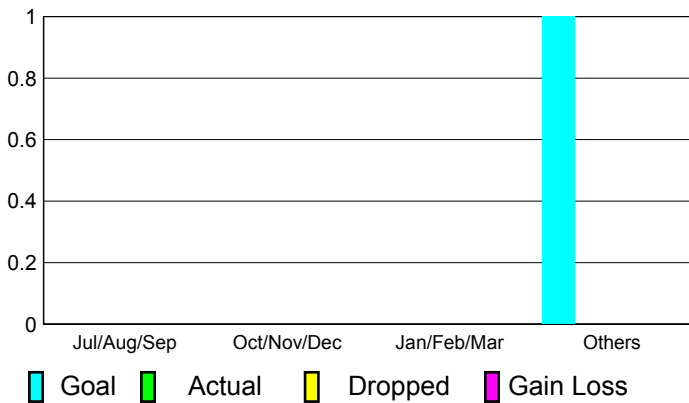

2010-2011 GMT Reports for District (or Undistricted) **District 403 B MAURITIUS**

GMT: **Norbert Bationo**

Location: **MAURITIUS**

GMT CA: **6**

CLUBS

**Club Results
2010-2011**

**Clubs
2009-2010**

Month	New Club Goal	Actual New Clubs	Actual Dropped Clubs	Gain/Loss of Clubs	Gain/Loss of Clubs
Jul/Aug/Sep	0	0	0	0	0
Oct/Nov/Dec	0	0	0	0	0
Jan/Feb/Mar	0	0	0	0	0
Apr/May/Jun	1	0	0	0	0
Totals	1	0	0	0	0

Club Results 2010-2011

Goal, New, Dropped, Gain/Loss

Comparison of Club Gain/Loss

Current Year Compared to the Previous Year