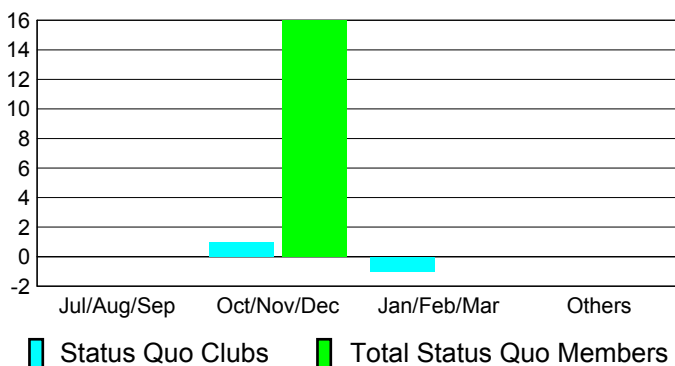

Club Results 2010-2011

Goal, New, Dropped, Gain/Loss

Comparison of Club Gain/Loss

Current Year Compared to the Previous Year

YTD Status Quo Clubs 2010-2011

Status Quo Clubs Compared to Status Quo Members

MEMBERSHIP