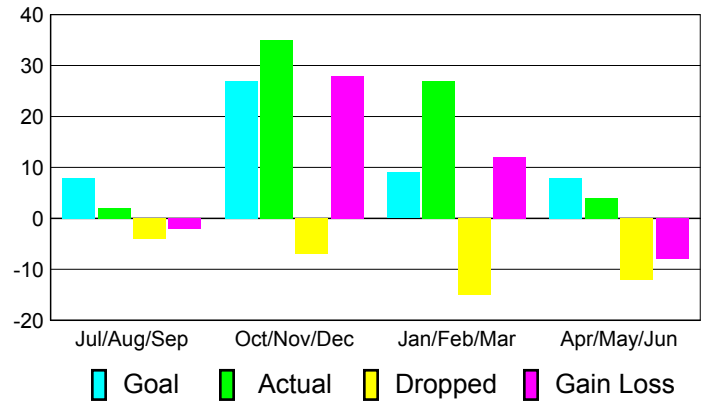

Membership Results 2010-2011

Goal, New, Dropped, Gain/Loss

Comparison of Membership Gain/Loss

Current Year Compared to the Previous Year