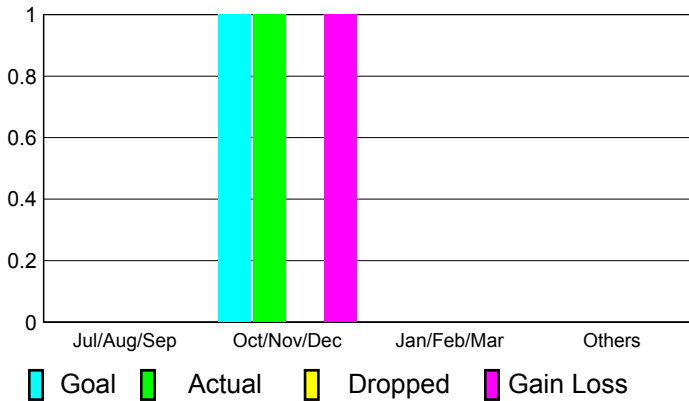

2010-2011 GMT Reports for District (or Undistricted) **District 403 B GABON**

GMT: **Norbert Bationo**

Location: **GABON REPUBLIC**

GMT CA: **6**

CLUBS

**Club Results
2010-2011**

**Clubs
2009-2010**

Month	New Club Goal	Actual New Clubs	Actual Dropped Clubs	Gain/Loss of Clubs	Gain/Loss of Clubs
Jul/Aug/Sep	0	0	0	0	0
Oct/Nov/Dec	1	1	0	1	0
Jan/Feb/Mar	0	0	0	0	0
Apr/May/June	0	0	0	0	0
Totals	1	1	0	1	0

Club Results 2010-2011

Goal, New, Dropped, Gain/Loss

Comparison of Club Gain/Loss

Current Year Compared to the Previous Year