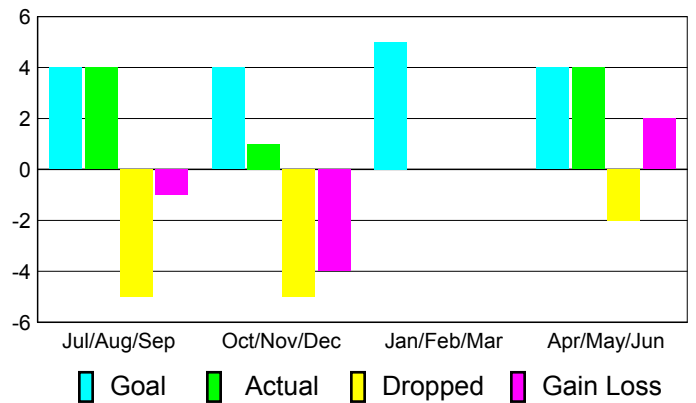

Membership Results 2010-2011

Goal, New, Dropped, Gain/Loss

Comparison of Membership Gain/Loss

Current Year Compared to the Previous Year