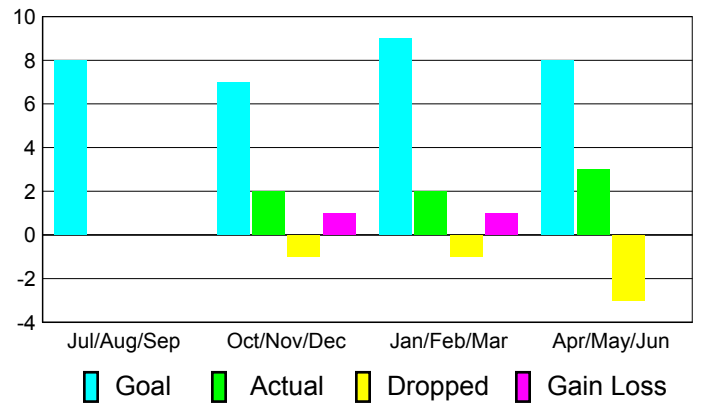

Membership Results 2010-2011

Goal, New, Dropped, Gain/Loss