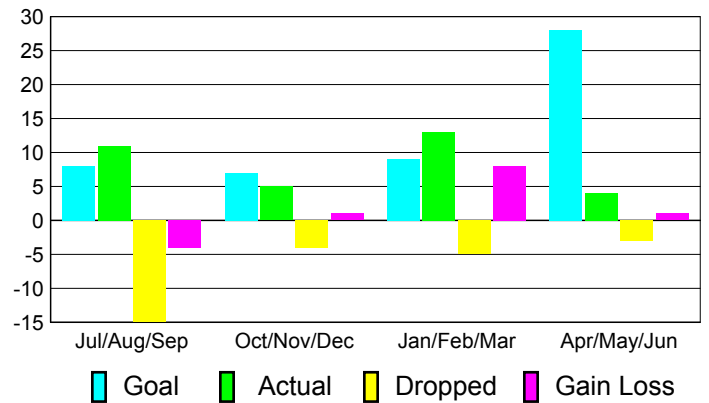

Membership Results 2010-2011

Goal, New, Dropped, Gain/Loss

Comparison of Membership Gain/Loss

Current Year Compared to the Previous Year