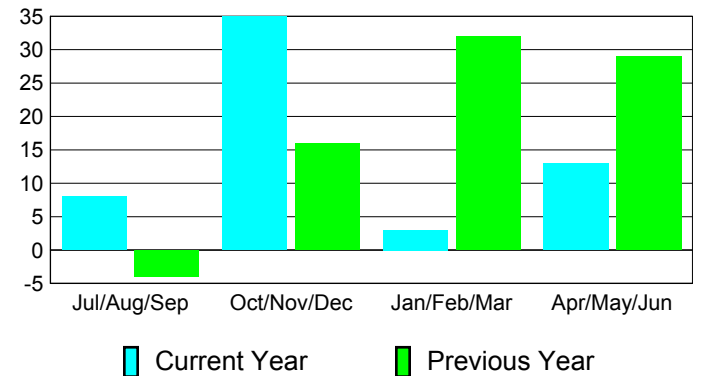

Gender Comparison 2010-2011

Jul/Aug/Sep

Oct/Nov/Dec

Jan/Feb/Mar

Apr/May/June

Male

Female