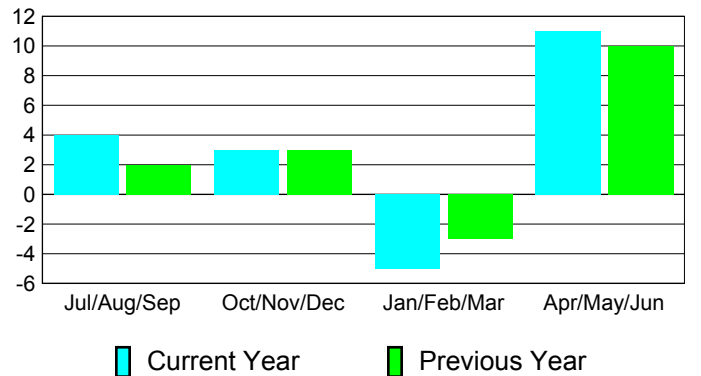

Gender Comparison 2010-2011

Jul/Aug/Sep

Oct/Nov/Dec

Jan/Feb/Mar

Apr/May/Jun

Male

Female