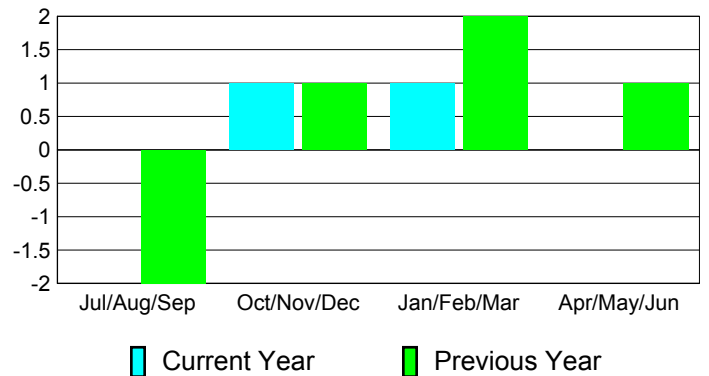

Membership Results 2010-2011

Goal, New, Dropped, Gain/Loss

Comparison of Club Gain/Loss

Current Year Compared to the Previous Year

Comparison of Membership Gain/Loss

Current Year Compared to the Previous Year

YTD Status Quo Clubs 2010-2011

Status Quo Clubs Compared to Status Quo Members

Gender Comparison 2010-2011

Jul/Aug/Sep

Oct/Nov/Dec

Jan/Feb/Mar

Apr/May/Jun

Male