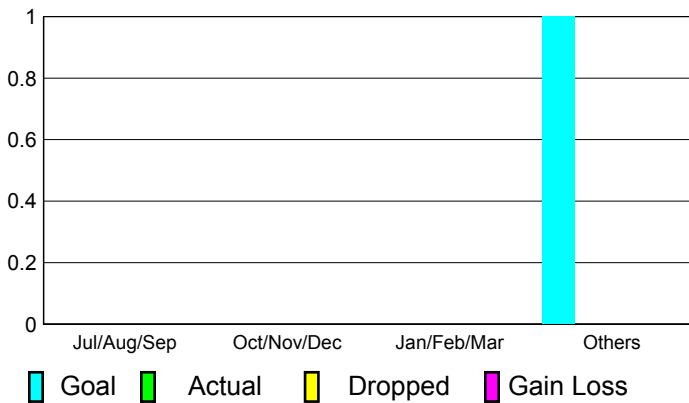

2010-2011 GMT Reports for District (or Undistricted) **District 403 B REP OF CONGO**

GMT: **Norbert Bationo**

Location: **REP OF CONGO**

GMT CA: **6**

CLUBS

**Club Results
2010-2011**

**Clubs
2009-2010**

Month	New Club Goal	Actual New Clubs	Actual Dropped Clubs	Gain/Loss of Clubs	Gain/Loss of Clubs
Jul/Aug/Sep	0	0	0	0	0
Oct/Nov/Dec	0	0	0	0	0
Jan/Feb/Mar	0	0	0	0	1
Apr/May/Jun	1	0	0	0	1
Totals	1	0	0	0	2

Club Results 2010-2011

Goal, New, Dropped, Gain/Loss

Comparison of Club Gain/Loss

Current Year Compared to the Previous Year