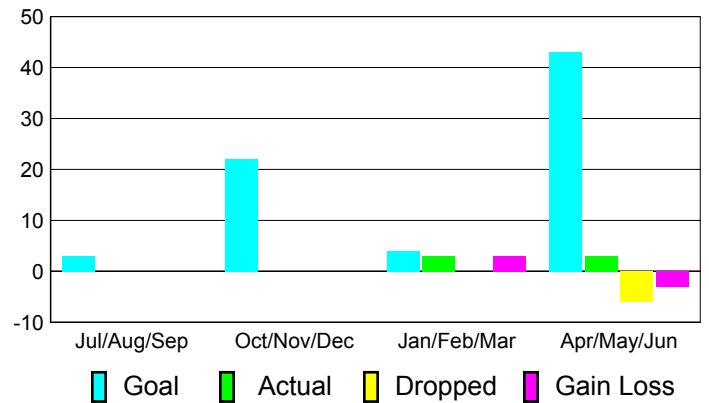

Club Results 2010-2011

Goal, New, Dropped, Gain/Loss

MEMBERSHIP

**Membership Results
2010-2011**

**Membership
2009-2010**

Month	Net Memb Goal	Actual New Memb	Actual Dropped Memb	Gain/Loss of Memb	Gain/Loss of Memb
Jul/Aug/Sep	3	0	0	0	0
Oct/Nov/Dec	22	0	0	0	0
Jan/Feb/Mar	4	3	0	3	0
Apr/May/June	43	3	-6	-3	0
Totals	72	6	-6	0	0

Membership Results 2010-2011

Goal, New, Dropped, Gain/Loss

Comparison of Club Gain/Loss

Current Year Compared to the Previous Year

Comparison of Membership Gain/Loss

Current Year Compared to the Previous Year

YTD Status Quo Clubs 2010-2011

Status Quo Clubs Compared to Status Quo Members

Gender Comparison 2010-2011

Jul/Aug/Sep

Oct/Nov/Dec

Jan/Feb/Mar

Apr/May/June

Male