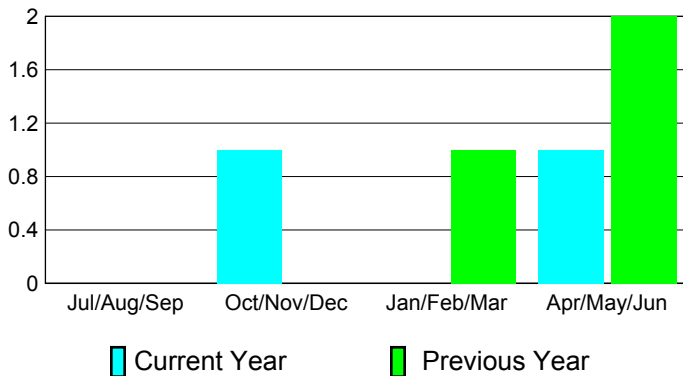

2010-2011 GMT Reports for District (or Undistricted) **District 403 B REP OF**

GMT: **Norbert Bationo**

Location: **REP OF CAMEROON**

GMT CA: **6**

CLUBS

**Club Results
2010-2011**

**Clubs
2009-2010**

Month	New Club Goal	Actual New Clubs	Actual Dropped Clubs	Gain/Loss of Clubs	Gain/Loss of Clubs
Jul/Aug/Sep	1	0	0	0	0
Oct/Nov/Dec	0	1	0	1	0
Jan/Feb/Mar	1	0	0	0	1
Apr/May/June	0	1	0	1	2
Totals	2	2	0	2	3

Club Results 2010-2011

Goal, New, Dropped, Gain/Loss

Comparison of Club Gain/Loss

Current Year Compared to the Previous Year

YTD Status Quo Clubs 2010-2011

Status Quo Clubs Compared to Status Quo Members

MEMBERSHIP

**Membership Results
2010-2011**

**Membership
2009-2010**

Month	Net Memb Goal	Actual New Memb	Actual Dropped Memb	Gain/Loss of Memb	Gain/Loss of Memb
Jul/Aug/Sep	28	24	-16	8	-4
Oct/Nov/Dec	7	44	-9	35	16
Jan/Feb/Mar	29	18	-15	3	32
Apr/May/June	8	48	-35	13	29
Totals	72	134	-75	59	73

Membership Results 2010-2011

Goal, New, Dropped, Gain/Loss

Comparison of Membership Gain/Loss

Current Year Compared to the Previous Year

Gender Comparison 2010-2011

Jul/Aug/Sep

Oct/Nov/Dec

Jan/Feb/Mar

Apr/May/June

Male

Female