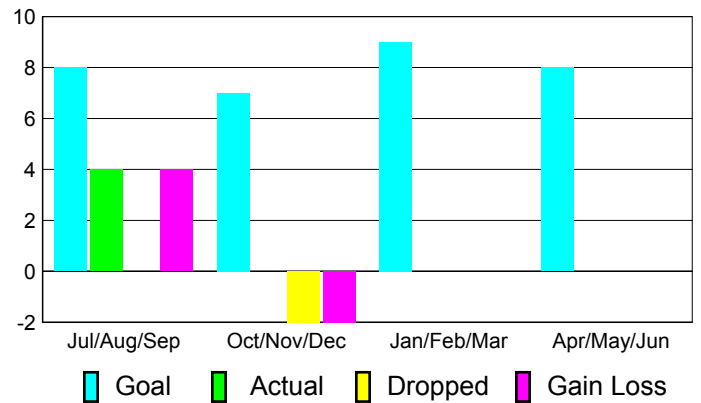

**Club Results
2010-2011**

**Clubs
2009-2010**

Month	New Club Goal	Actual New Clubs	Actual Dropped Clubs	Gain/Loss of Clubs	Gain/Loss of Clubs
Jul/Aug/Sep	0	0	0	0	0
Oct/Nov/Dec	0	0	0	0	0
Jan/Feb/Mar	0	0	0	0	0
Apr/May/Jun	0	0	0	0	0
Totals	0	0	0	0	0

Club Results 2010-2011

Goal, New, Dropped, Gain/Loss

MEMBERSHIP

**Membership Results
2010-2011**

**Membership
2009-2010**

Month	Net Memb Goal	Actual New Memb	Actual Dropped Memb	Gain/Loss of Memb	Gain/Loss of Memb
Jul/Aug/Sep	8	4	0	4	1
Oct/Nov/Dec	7	0	-2	-2	0
Jan/Feb/Mar	9	0	0	0	1
Apr/May/Jun	8	0	0	0	0
Totals	32	4	-2	2	2

Membership Results 2010-2011

Goal, New, Dropped, Gain/Loss

Comparison of Club Gain/Loss

Current Year Compared to the Previous Year

Comparison of Membership Gain/Loss

Current Year Compared to the Previous Year

YTD Status Quo Clubs 2010-2011

Status Quo Clubs Compared to Status Quo Members

Gender Comparison 2010-2011

Jul/Aug/Sep

Oct/Nov/Dec

Jan/Feb/Mar

Apr/May/Jun

Male