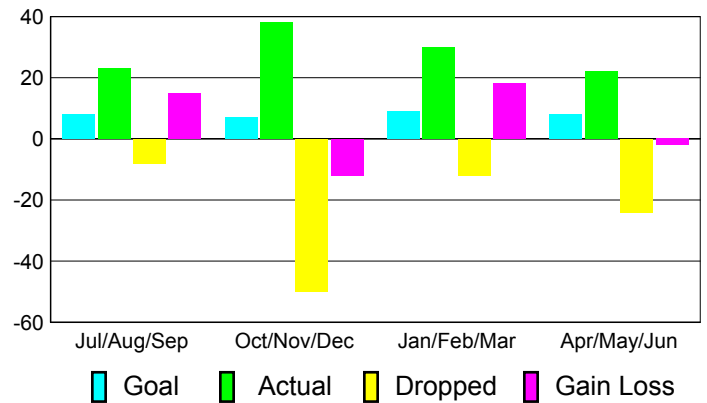

Membership Results 2010-2011

Goal, New, Dropped, Gain/Loss

Comparison of Membership Gain/Loss

Current Year Compared to the Previous Year