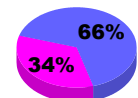

Oct/Nov/Dec