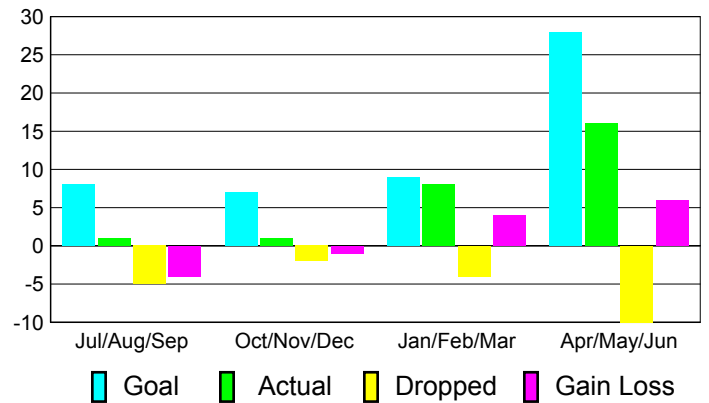

Membership Results 2010-2011

Goal, New, Dropped, Gain/Loss

Comparison of Membership Gain/Loss

Current Year Compared to the Previous Year