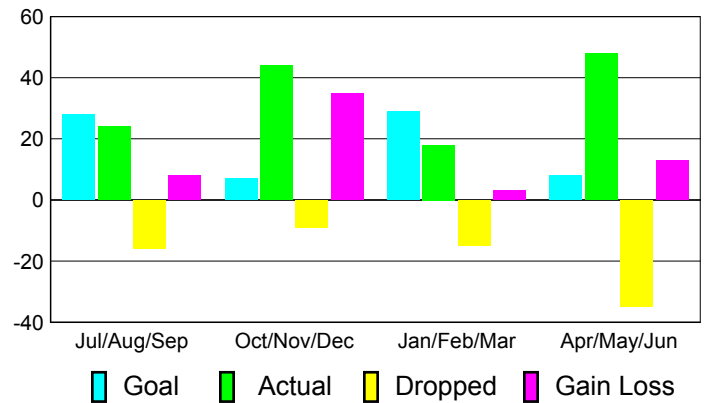

Membership Results 2010-2011

Goal, New, Dropped, Gain/Loss

Comparison of Membership Gain/Loss

Current Year Compared to the Previous Year