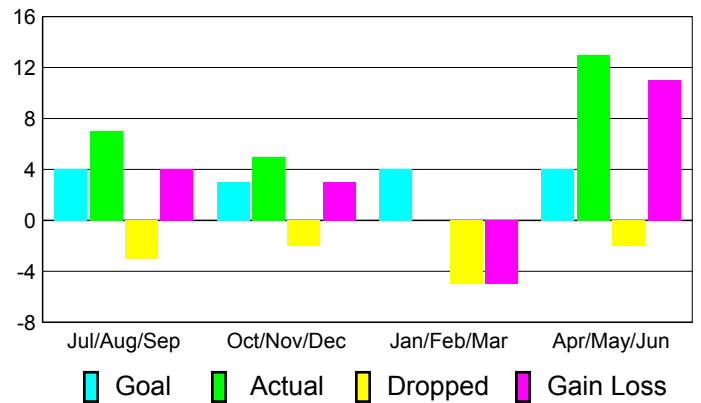

Membership Results 2010-2011

Goal, New, Dropped, Gain/Loss

Comparison of Membership Gain/Loss

Current Year Compared to the Previous Year