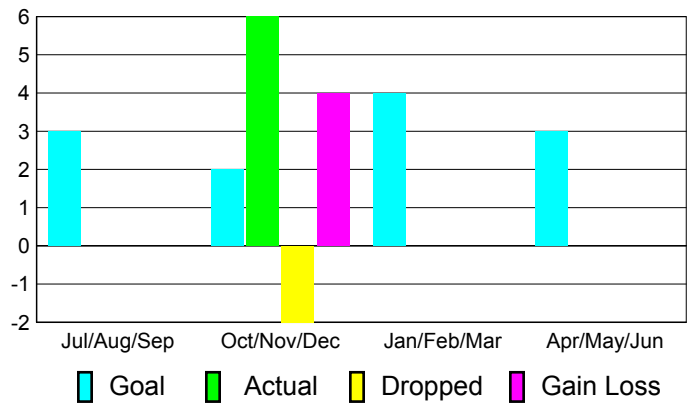

Membership Results 2010-2011

Goal, New, Dropped, Gain/Loss

Comparison of Membership Gain/Loss

Current Year Compared to the Previous Year