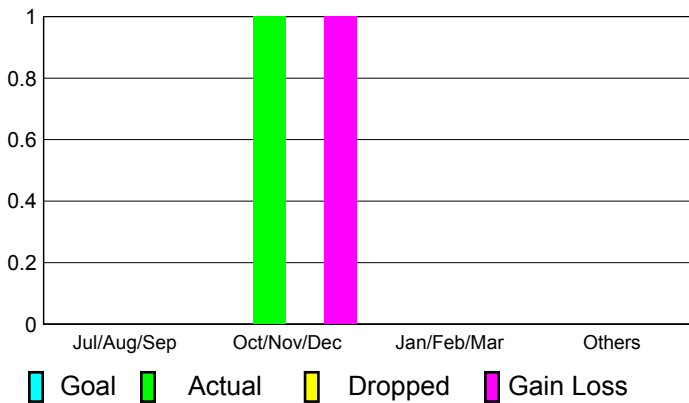

2010-2011 GMT Reports for District (or Undistricted) **District 403 B REPUBLIQUE**

GMT: **Norbert Bationo**

Location: **REPUBLIQUE DE MADAGASCAR GMT CA: 6**

CLUBS

Club Results
2010-2011

Clubs
2009-2010

Month	New Club Goal	Actual New Clubs	Actual Dropped Clubs	Gain/Loss of Clubs	Gain/Loss of Clubs
Jul/Aug/Sep	0	0	0	0	0
Oct/Nov/Dec	0	1	0	1	0
Jan/Feb/Mar	0	0	0	0	1
Apr/May/Jun	0	0	0	0	1
Totals	0	1	0	1	2

Club Results 2010-2011

Goal, New, Dropped, Gain/Loss

Comparison of Club Gain/Loss

Current Year Compared to the Previous Year