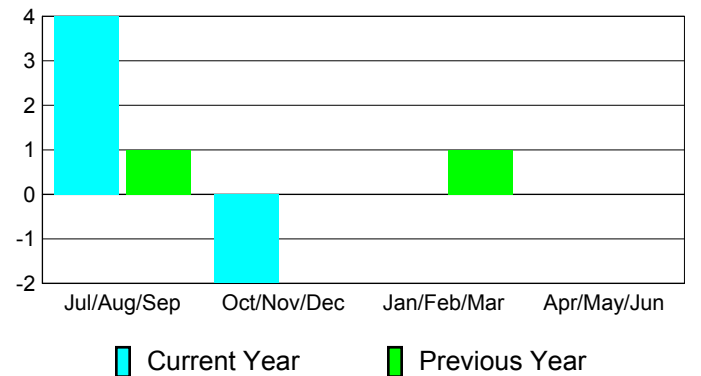

Membership Results 2010-2011

Goal, New, Dropped, Gain/Loss

Comparison of Club Gain/Loss

Current Year Compared to the Previous Year

Comparison of Membership Gain/Loss

Current Year Compared to the Previous Year

YTD Status Quo Clubs 2010-2011

Status Quo Clubs Compared to Status Quo Members

Gender Comparison 2010-2011

Jul/Aug/Sep

Oct/Nov/Dec

Jan/Feb/Mar

Apr/May/Jun

Male